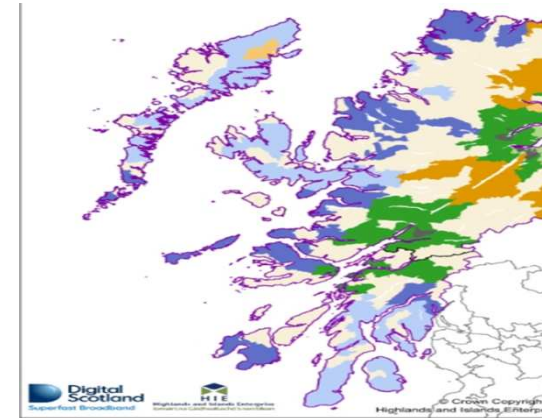

CBS and the Community in ARGYLL AND BUTE

**CBS are engaged with the communities of
North and South Kintyre, Colintrave & Glendaruel,
Tighnabruaich, Rural Bute, Loch Awe side, (including
Portsonachan, Ford and Kilchrenan and Dalmally),
Bridge of Orchy and Tiree.**

Highlands and Islands Enterprise
Iomairt na Gàidhealtachd 's nan Eilean

**Digital
Scotland**
Community Broadband