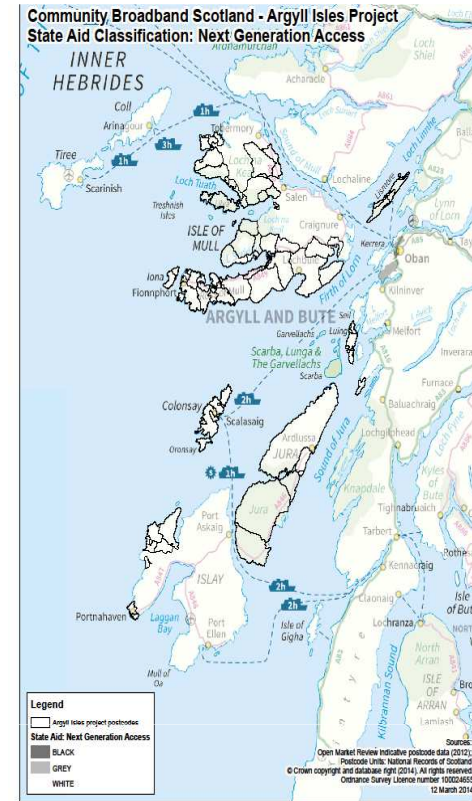

Coming next – first Quarter 2015.

Ledaig (Benderloch), Taynuilt,
Balvicar, Connel, Dalmally, Kilmelford.

Highlands and Islands Enterprise
Iomairt na Gàidhealtachd 's nan Eilean

Where?

Highlands and Islands Enterprise
Iomairt na Gàidhealtachd 's nan Eilean

© Crown Copyright
Highlands and Islands Enterprise

Where?

CBS and the Community in ARGYLL AND BUTE

The Isles of
Mull and Iona,
Lismore and Luing
Islay Jura and Colonsay and the Craginish Peninsula.

Highlands and Islands Enterprise
Iomairt na Gàidhealtachd 's nan Eilean